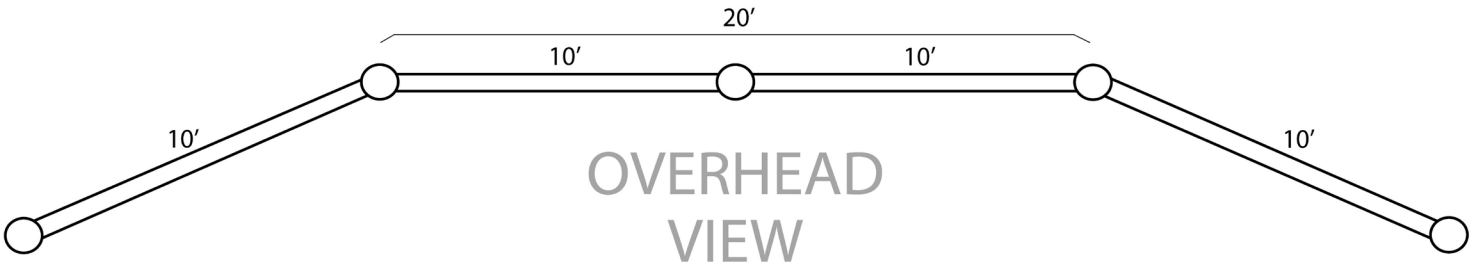

Baseball Fence Backstop Kit Specifications

Baseball Fence Backstop Kit 12' High x 20' Wide x 10' Wings

SKU: BCKST-US-10X20X10X12

Height	12'
Center Panel Length	20'
Left Wing Length	10'
Right Wing Length	10'
Total Length	40'
Material	Galvanized Steel