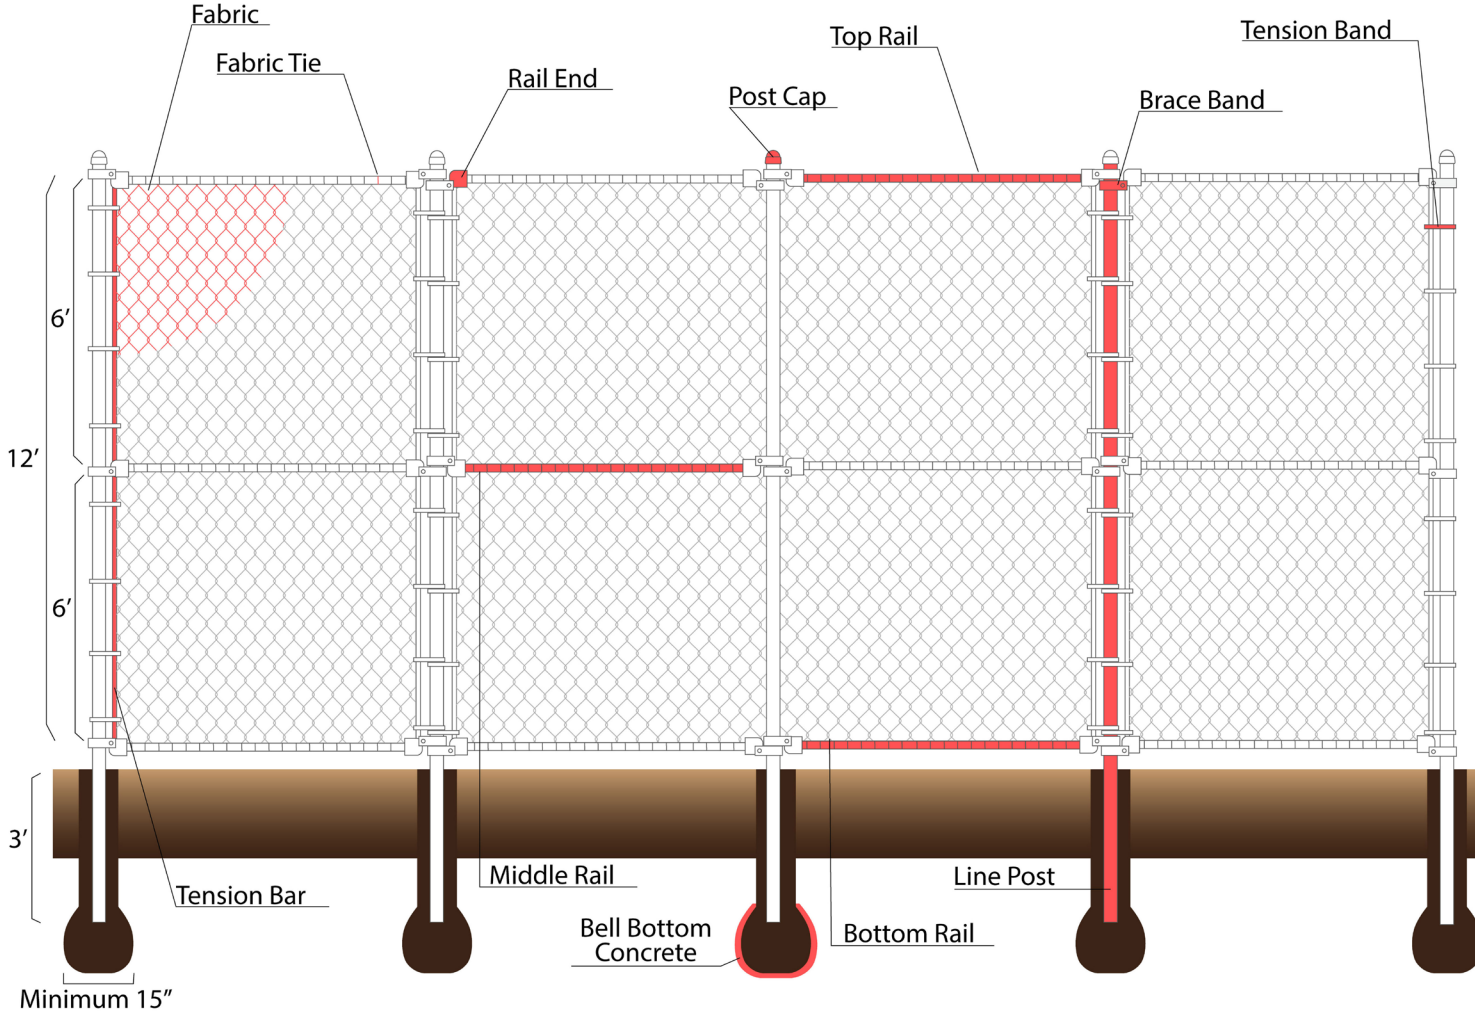

Baseball Fence Backstop Kit Specifications

Baseball Fence Backstop Kit 12' High x 20' Wide x 10' Wings

SKU: BCKST-US-10X20X10X12

Height	12'
Center Panel Length	20'
Left Wing Length	10'
Right Wing Length	10'
Total Length	40'
Material	Galvanized Steel